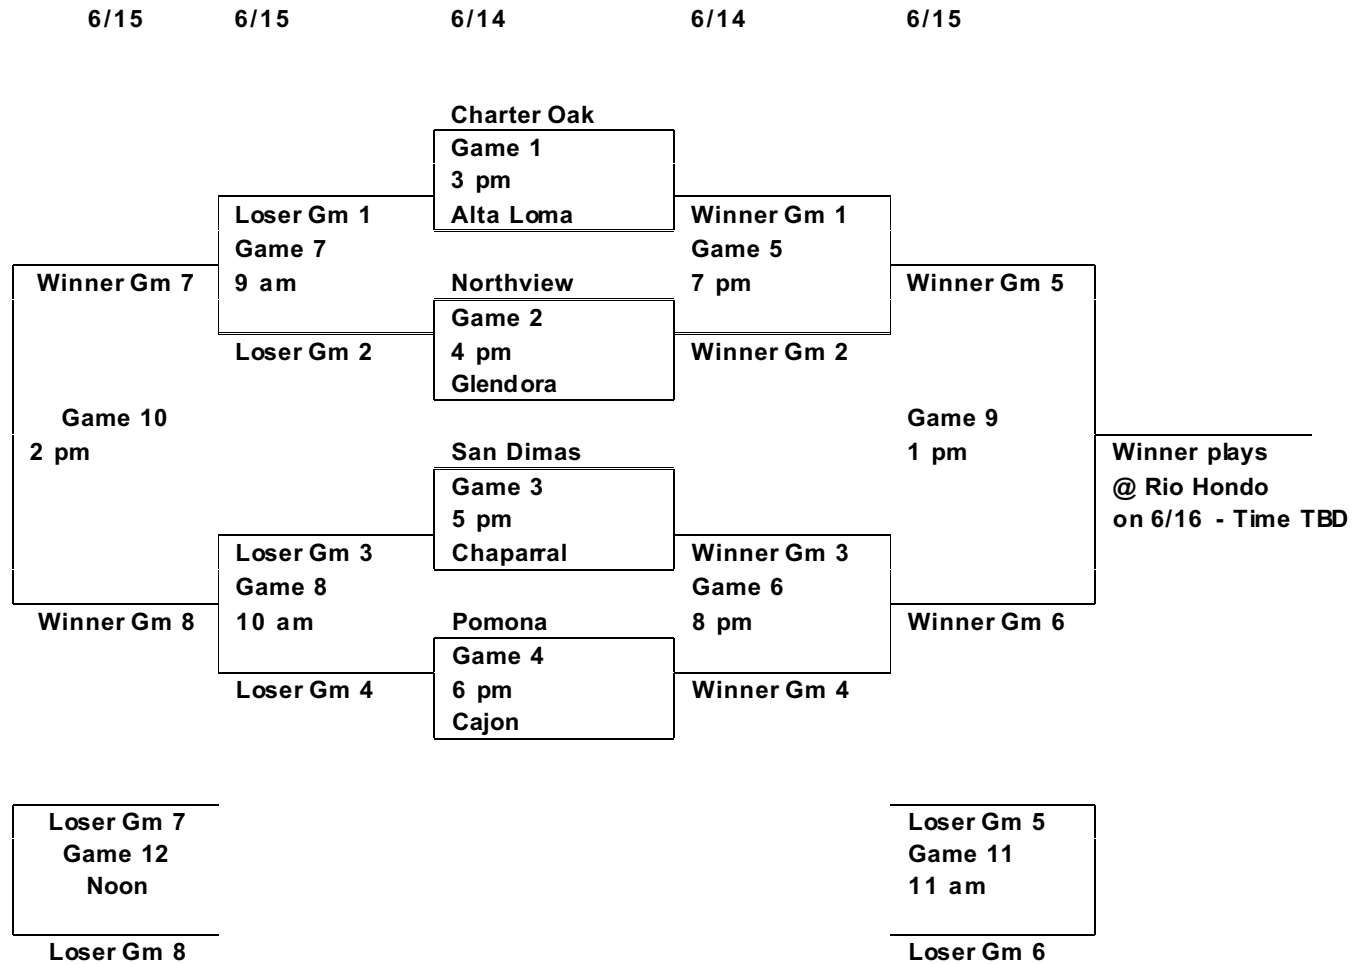

# 2002 SCIBCA TOURNAMENT EAST REGION 1

All Games at Rio  
Hondo CC

Questions, contact Coach Dunbar @ Bishop Amat, 62 6-9 62 -2495 ext 58 22

**2002 SCIBCA TOURNAMENT  
EAST REGION 2**

All Games at  
Alta Loma HS