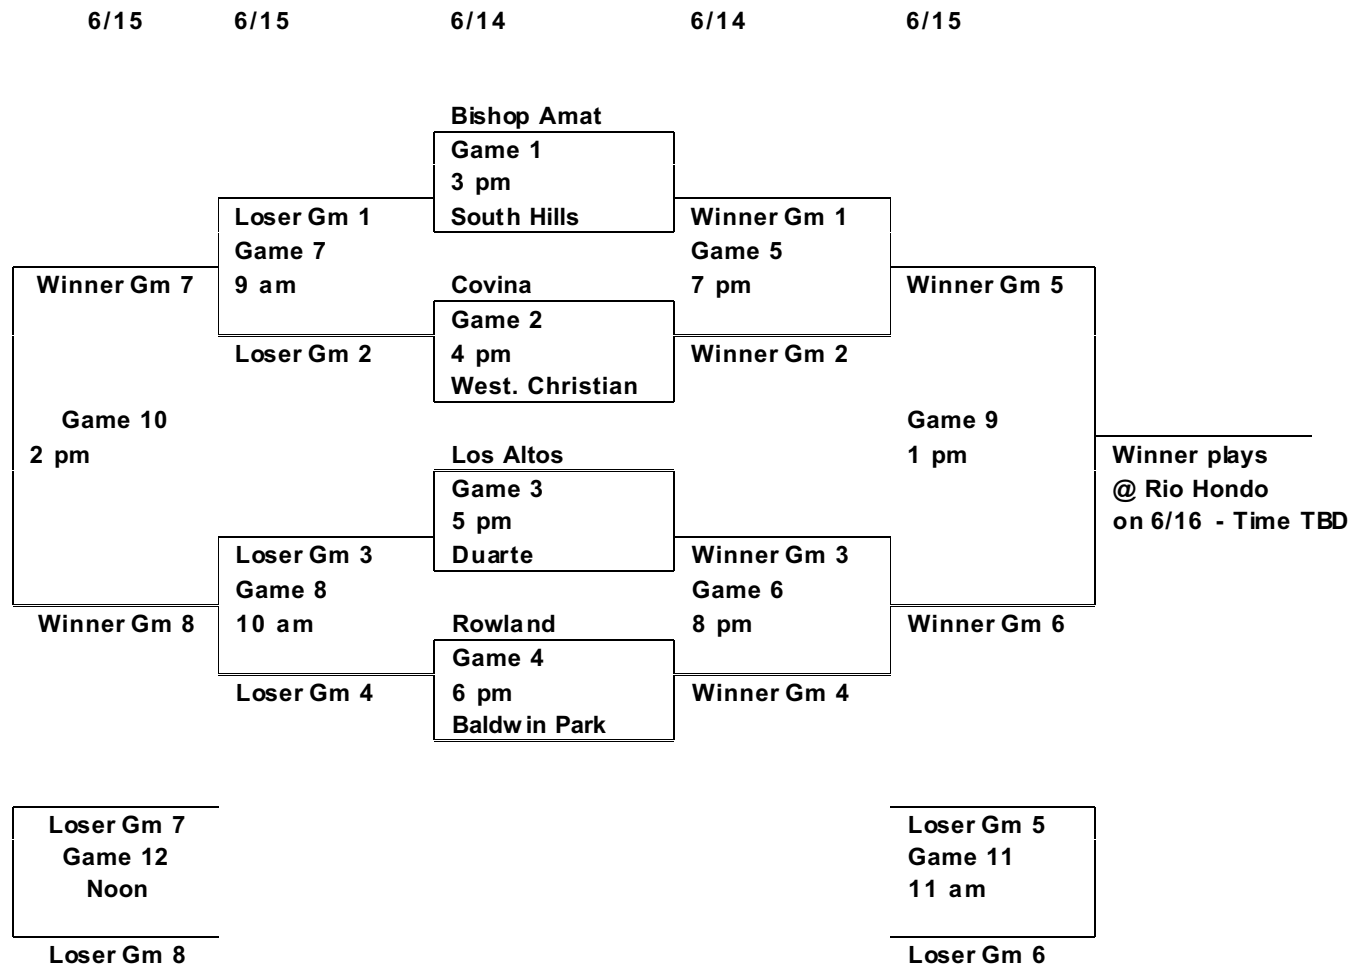

# 2002 SCIBCA TOURNAMENT EAST REGION 1

All Games at Rio  
Hondo CC

Questions, contact Coach Dunbar @ Bishop Amat, 62 6-9 62 -2495 ext 58 22

**2002 SCIBCA TOURNAMENT  
EAST REGION 2**

All Games at  
Alta Loma HS